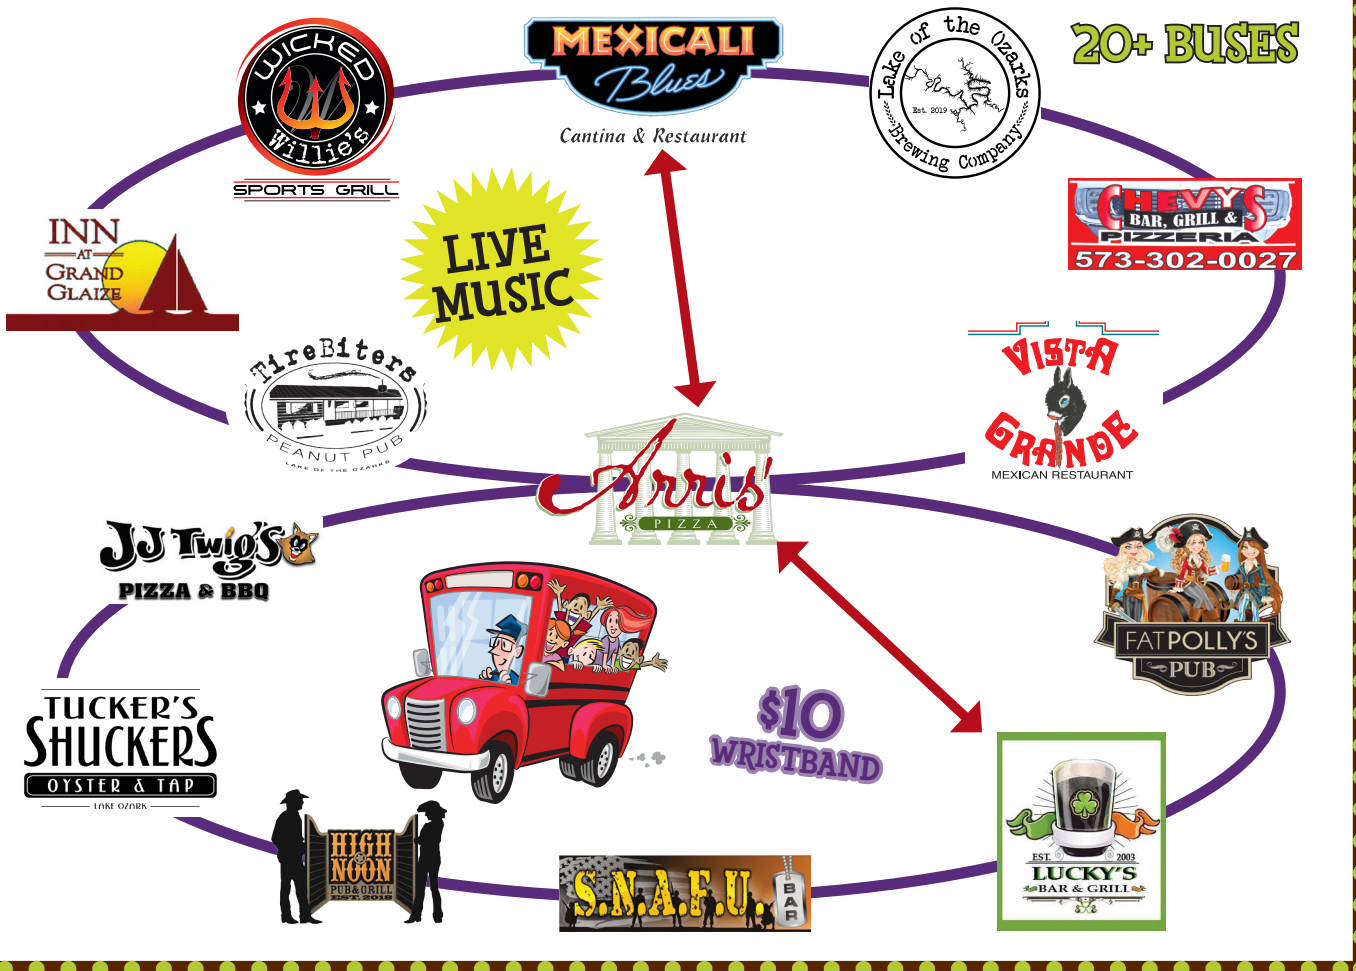

Text LakePubCrawl to 71441 for Pub Crawl News!

\$10
WRISTBAND

19TH Annual

\$20
T-SHIRTS

MARDI GRAS PUB CRAWL

SATURDAY, FEBRUARY 8, 2020
4PM - 1:30AM

www.LakePubCrawl.com

Friends of Lake
Area Pub Crawl

LakePubCrawl

The World's Largest Pub Crawl!

BUS TRANSPORTATION BETWEEN EVENT LOCATIONS FROM 4PM-2:30AM

\$10 PER PERSON. BUS TRANSPORTATION FROM PARTICIPATING HOTELS ALONG OSAGE BEACH PKWY. AND BAGNELL DAM BLVD. FOR HOTEL INFORMATION CALL 1-800-451-4117.